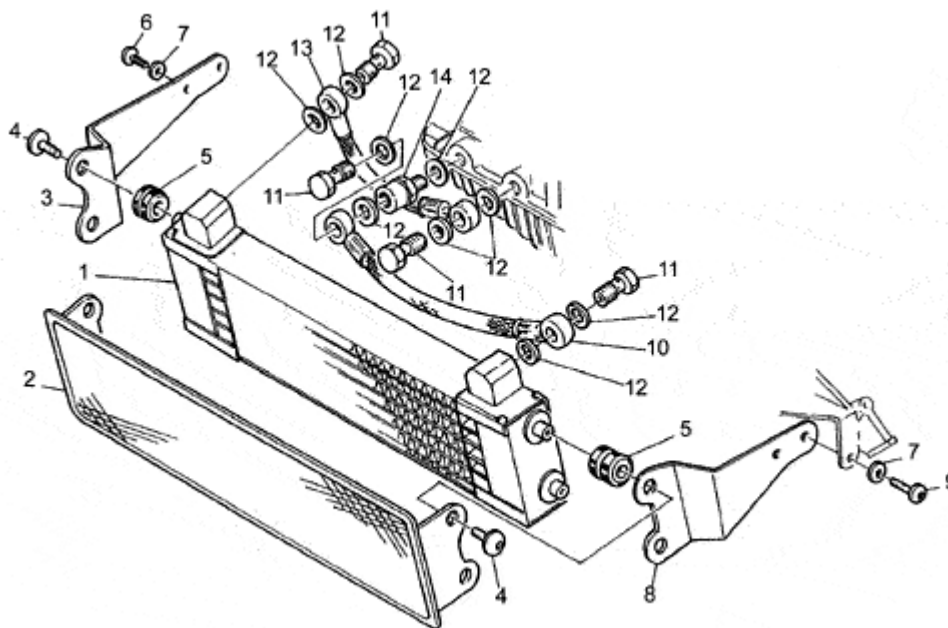

DAYTONA RS 1000 1997-1998	GU023	00	TAB N.	42
	OIL COOLER				

Pos.	Description	Year	I_M	Country	Version	Code	Q.ty	P.Cod.
1	Oil cooler	-	-	-	-	GU01162000	1	
2	Water cooler protection	-	-	-	-	GU02582601	1	
3	RH clamp	-	-	-	-	GU01164200	1	
4	Screw	-	-	-	-	GU98230616	4	
5	Rubber spacer	-	-	-	-	GU91551132	4	
6	Screw	-	-	-	-	GU98230615	3	
7	Washer	-	-	-	-	GU95000206	4	
8	LH clamp	-	-	-	-	GU01164400	1	
9	Screw M6X20	-	-	-	-	GU98230621	1	
10	Pipe	-	-	-	-	GU01161600	1	
11	Oil pipe screw	-	-	-	-	GU01161700	4	
12	Gasket	-	-	-	-	GU10154200	9	
13	Oil return pipe	-	-	-	-	GU01162300	1	
14	Union	-	-	-	-	GU01162500	1