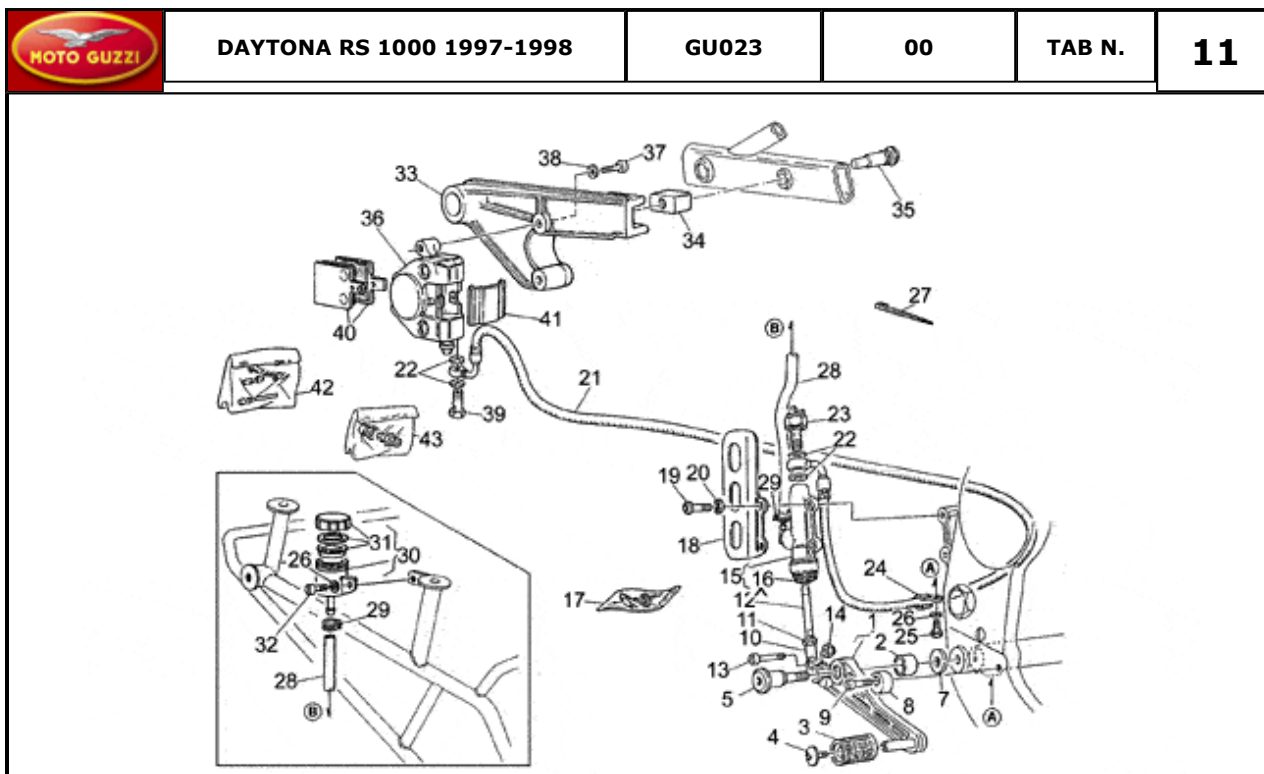

Pos.	Description	Year	I_M_	Country	Version	Code	Q.ty	P.Cod.
1	Brake lever	-	-	-	-	g.ghi GU30677045	1	
2	Bush	-	-	-	-	GU37678105	1	
3	Rubber spacer	-	-	-	-	GU14251001	1	
4	Screw	-	-	-	-	GU98230616	1	
5	Pin	-	-	-	-	GU37676605	1	
7	Washer	-	-	-	-	GU95100342	1	
8	Cam	-	-	-	-	GU30677600	1	
9	Hex socket screw M6X25	-	-	-	-	GU98622325	1	
10	Ball joint	-	-	-	-	GU30675300	1	
11	Nut	-	-	-	-	GU92602206	1	
12	Master cylinder rod	-	-	-	-	GU01675200	1	
13	Screw	-	-	-	-	GU98622320	1	
14	Nut M6x1	-	-	-	-	GU92630206	1	
15	Rear master cylinder	-	-	-	-	GU30666900	1	
16	Protection collar	-	-	-	-	GU30530525	1	
17	Pump connection overhaul unit	-	-	-	-	GU19659500	1	
18	Brake master cyl.protection	-	-	-	-	g.ghi GU30665445	1	
19	Screw	-	-	-	-	GU98230620	2	
20	Washer 6,4x10x0,7	-	-	-	-	GU14217901	2	
21	Rear brake hose	-	-	-	-	GU02657500	1	
22	Gasket	-	-	-	-	GU25656100	4	
23	Brake light switch	-	-	-	-	GU14657050	1	
24	Hose clamp	-	-	-	-	GU19718000	1	
25	Screw	-	-	-	-	GU98054310	1	
26	Washer 6,15x11x0,8	-	-	-	-	GU95004206	2	
27	Hose clamp 2,4x92	-	-	-	-	GU49609601	3	
28	Rear brake hose	-	-	-	-	GU00823950050	1	
29	Hose clamp	-	-	-	-	GU19157800	2	
30	Brake oil tank complete	-	-	-	-	GU30663500	1	
31	Tank cover	-	-	-	-	GU30661101	1	
32	Hex socket screw M6x16	-	-	-	-	GU98612316	1	
33	Brake hanger plate	-	-	-	-	GU01635800	1	
34	Block	-	-	-	-	GU37636105	1	
35	Special screw	-	-	-	-	GU37638605	1