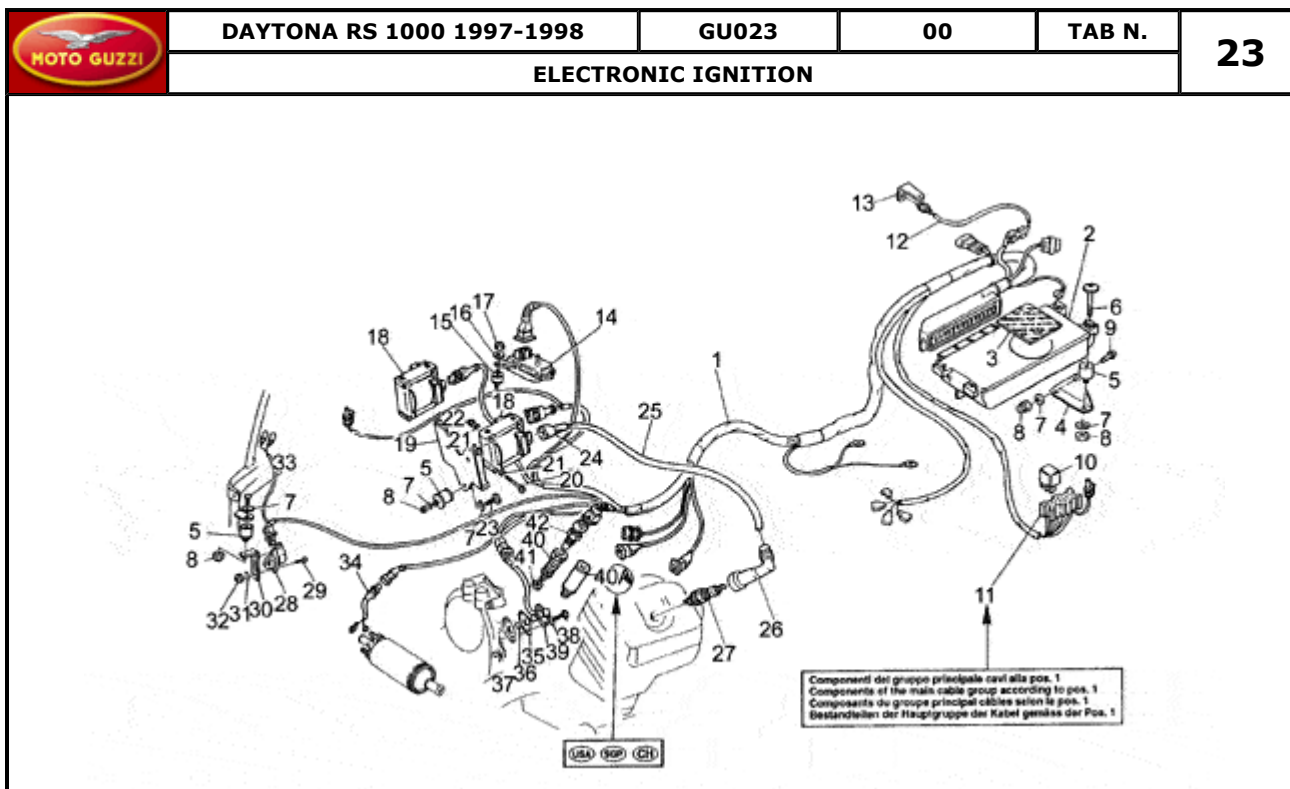

Pos.	Description	Year	I_M	Country	Version	Code	Q.ty	P.Cod.
1	Injection wiring	-	-	-	-	GU01725850	1	
2	Electronic control unit	-	-	-	-	GU01729550	1	
	Electronic control unit	-	-	CH-SGP-USA	-	GU01729551	1	
3	Tamperproof dataplate	-	-	-	-	GU01732001	1	
4	Support plate	-	-	-	-	GU01728700	1	
5	Silent-block	-	-	-	-	GU93222020	8	
6	Screw	-	-	-	-	GU98230616	4	
7	Washer	-	-	-	-	GU95000206	1	
8	Nut M6x1	-	-	-	-	GU92630106	9	
9	Screw	-	-	-	-	GU98230612	1	
10	Relay Siemens A302/B1008	-	-	-	-	GU30732560	2	
11	Relais support	-	-	-	-	GU30732400	2	
12	Led	-	-	-	-	GU29727860	1	
13	Support plate	-	-	-	-	GU30732900	1	
14	Pressure sensor	-	-	-	-	GU29727061	1	
15	Silent-block	-	-	-	-	GU93211315	3	
16	Washer	-	-	-	-	GU95100025	3	
17	Nut	-	-	-	-	GU92601004	3	
18	HT coil	-	-	-	-	GU30716500	2	
19	Clamp	-	-	-	-	GU01407400	1	
20	Screw	-	-	-	-	GU98620130	4	
21	Washer	-	-	-	-	GU95004204	8	
22	Nut M4x0,7	-	-	-	-	GU92630104	4	
23	Screw	-	-	-	-	GU98054308	3	
24	Cap	-	-	-	-	GU14717600	2	
25	HT cable	-	-	-	-	GU01718350	2	
26	Spark cap	-	-	-	-	GU30717402	2	
27	Spark plug NGK DR9EA	-	-	-	-	GU30717002	2	
28	Air temp. Sensor	-	-	-	-	GU30729331	1	
29	Screw	-	-	-	-	GU98610110	4	
30	Sensor support	-	-	-	-	GU30728230	1	
31	Washer	-	-	-	-	GU95120032	2	
32	Nut	-	-	-	-	GU92601003	2