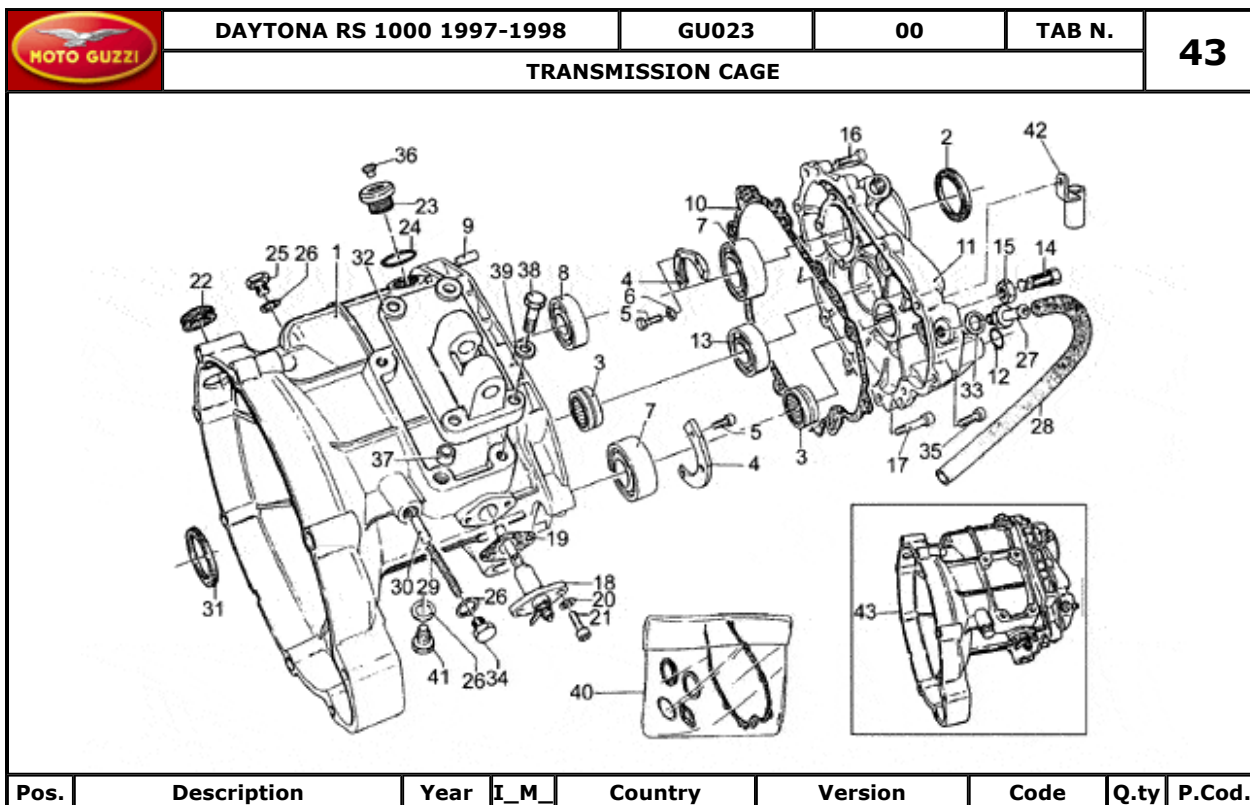

Pos.	Description	Year	I_M	Country	Version	Code	Q.ty	P.Cod.
1	Transmission cage	-	-	-	-	g.ghi GU30200245	1	
2	Gasket ring 35x47x7	-	-	-	-	GU90403547	1	
3	Roller bearing 17x35x15	-	-	-	-	GU92256218	2	
4	Plate	-	-	-	-	GU14213803	2	
5	Hex socket screw M6X16	-	-	-	-	GU98622316	6	
6	Washer 6,4x10x0,7	-	-	-	-	GU14217901	6	
7	Ball bearing AF/AS 25x52	-	-	-	-	GU92218424	2	
8	Roller bearing AS 17x47x14	-	-	-	-	GU92234717	1	
9	Pin	-	-	-	-	GU95512081	2	
10	Gasket	-	-	-	-	GU14201110	1	
11	Box cover	-	-	-	-	g.ghi GU30200845	1	
12	O-ring 13,95x2,92	-	-	-	-	GU90706140	1	
13	Ball bearing AP 17x47x14	-	-	-	-	GU92201417	1	
14	Screw	-	-	-	-	GU14237800	1	
15	Low nut M12x1,25	-	-	-	-	GU92602512	1	
16	Hex socket screw M6X25	-	-	-	-	GU98622325	9	
17	Screw M6X35	-	-	-	-	GU98620335	1	
18	Neutral indicator switch	-	-	-	-	GU12207200	1	
19	Gasket	-	-	-	-	GU12207700	1	
20	Washer 6,4x10x0,7	-	-	-	-	GU14217901	2	
21	Screw	-	-	-	-	GU98230615	2	
22	Plug	-	-	-	-	GU93180220	1	
23	Oil plug	-	-	-	-	GU12022600	1	
24	O-ring 20,24X2,62	-	-	-	-	GU90706203	1	
25	Oil level plug	-	-	-	-	GU95980214	1	
26	Gasket	-	-	-	-	GU10528900	3	
27	Oil breather valve	-	-	-	-	GU14204955	1	
28	Pipe	-	-	-	-	GU00823942070	1	
29	Lever return spring	-	-	-	-	GU94321067	1	
30	Pawl	-	-	-	-	GU55234700	1	
31	Gasket ring 35x47x7/6,5	-	-	-	-	GU90403548	1	
32	Gearbox housing support	-	-	-	-	GU30202345	1	
33	Gasket 8,25x15x1	-	-	-	-	GU12154200	1	
34	Plug	-	-	-	-	GU95980610	1	
35	Screw	-	-	-	-	GU98822325	1