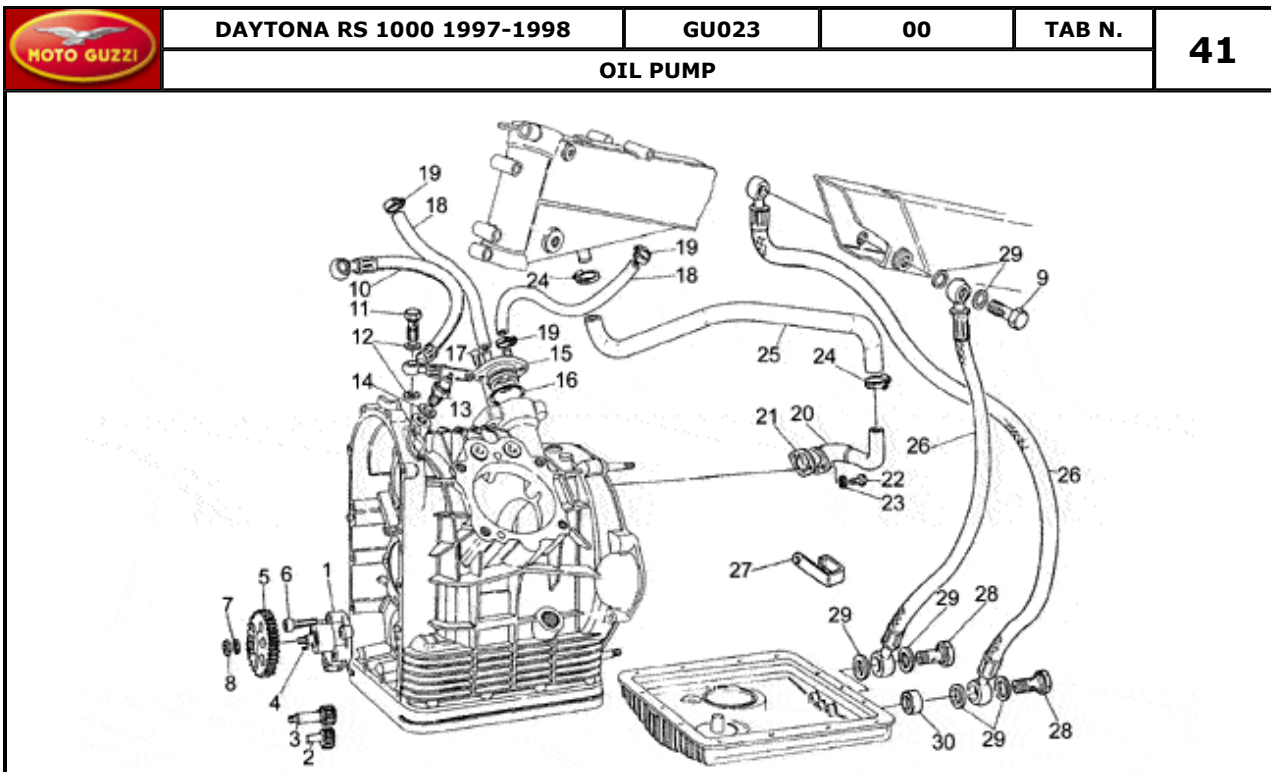

Pos.	Description	Year	I_M	Country	Version	Code	Q.ty	P.Cod.
1	Oil pump	-	-	-	-	GU30146401	1	
2	Oil pump gear	-	-	-	-	GU30148401	1	
3	Oil pump gear	-	-	-	-	GU30147801	1	
4	Transmission key	-	-	-	-	GU91701232	1	
5	Oil pump gear	-	-	-	-	GU30147701	1	
6	Screw	-	-	-	-	GU98622435	4	
7	Washer	-	-	-	-	GU30147000	1	
8	Nut	-	-	-	-	GU92602308	1	
9	Bored screw	-	-	-	-	GU95990084	2	
10	Pipe	-	-	-	-	GU30153600	1	
11	Screw	-	-	-	-	GU95990056	3	
12	Gasket	-	-	-	-	GU10528900	6	
13	Pressure sensor	-	-	-	-	GU17768750	1	
14	Gasket 12,25	-	-	-	-	GU12006400	1	
15	Plug	-	-	-	g.ghi	GU30018346	1	
16	O-ring	-	-	-	-	GU90706313	1	
17	Screw	-	-	-	-	GU98250820	2	
18	Pipe SAEJ30R9	-	-	-	-	GU00823952080	1	
19	Hose clamp	-	-	-	-	GU93305017	4	
20	Breather pipe	-	-	-	-	GU01007200	1	
21	Gasket	-	-	-	-	GU12007600	1	
22	Hex screw M6X20	-	-	-	-	GU98054320	2	
23	Washer 6,5x11x2	-	-	-	-	GU95120065	2	
24	Hose clamp	-	-	-	-	GU93305018	2	
25	Breather pipe	-	-	-	-	GU30157400	1	
26	Oil return pipe	-	-	-	-	GU01154600	2	
27	Pipe guide	-	-	-	-	GU01162800	1	
28	Oil pipe screw	-	-	-	-	GU01006600	2	
29	Gasket	-	-	-	-	GU10154200	10	
30	Spacer	-	-	-	-	GU91181613	2