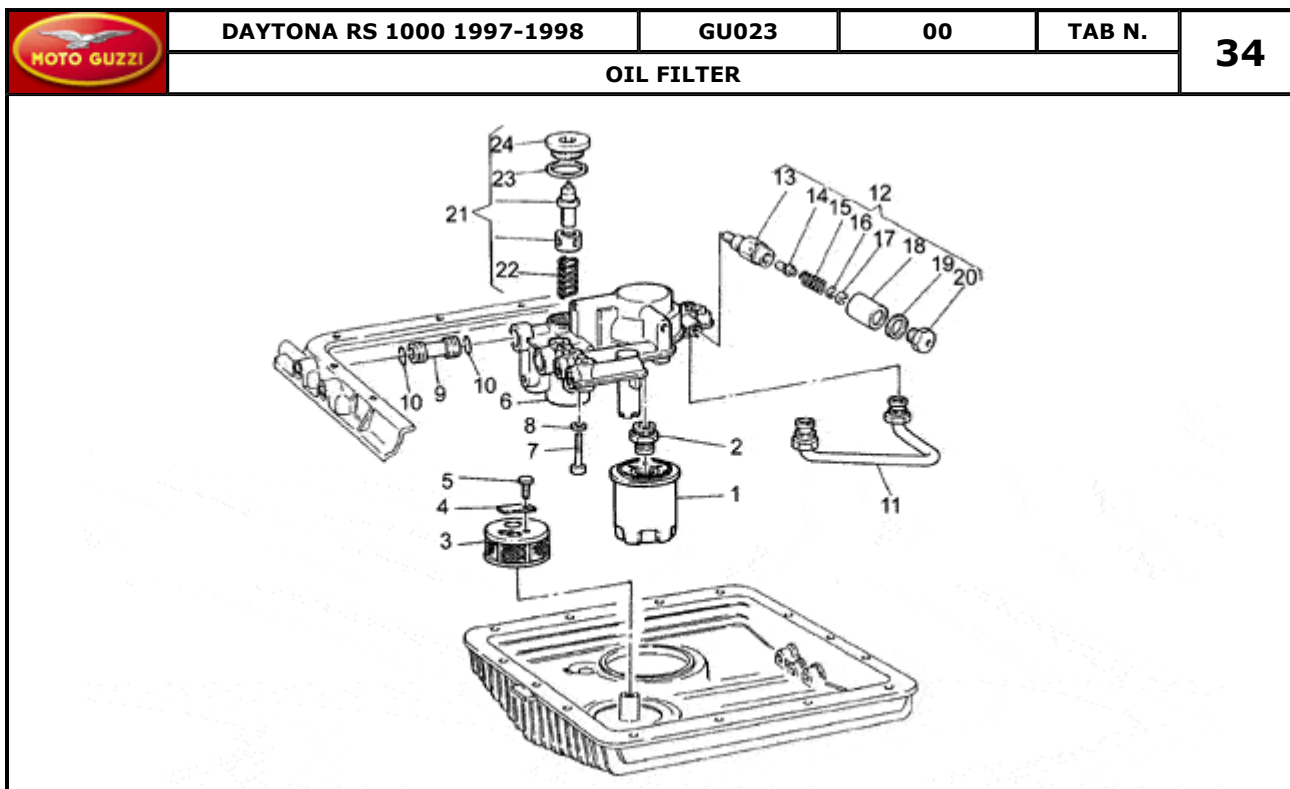

Pos.	Description	Year	I_M	Country	Version	Code	Q.ty	P.Cod.
1	Oil filter	-	-	-	-	GU30153000	1	
2	Union	-	-	-	-	GU30003800	1	
3	Oil filter	-	-	-	-	GU01152200	1	
4	Plate	-	-	-	-	GU95187006	1	
5	Hex screw M6X16	-	-	-	-	GU98054316	1	
6	Support	-	-	-	-	GU01003800	1	
7	Screw	-	-	-	-	GU98620340	4	
8	Washer 6,15x11x0,8	-	-	-	-	GU95004206	4	
9	Hose union	-	-	-	-	GU01005500	2	
10	O-ring 13,95x2,92	-	-	-	-	GU90706140	4	
11	Pipe	-	-	-	-	GU01005701	1	
12	Oil valve cpl.	-	-	-	-	GU30158201	1	
13	Valve body	-	-	-	-	GU30158701	1	
14	Piston	-	-	-	-	GU30150900	1	
15	Spring	-	-	-	-	GU94321079	1	
16	Washer 6,15x11x0,8	-	-	-	-	GU95004206	1	
17	Washer	-	-	-	-	GU30158900	1	
18	Cup	-	-	-	-	GU30158800	1	
19	Washer 18,25x24x1	-	-	-	-	GU18144350	1	
20	Plug	-	-	-	-	GU30159000	1	
21	Thermostatic valve compl.	-	-	-	-	GU01163500	1	
22	Spring	-	-	-	-	GU20164010	1	
23	Copper gasket	-	-	-	-	GU01163700	1	
24	Plug	-	-	-	-	GU01163600	1