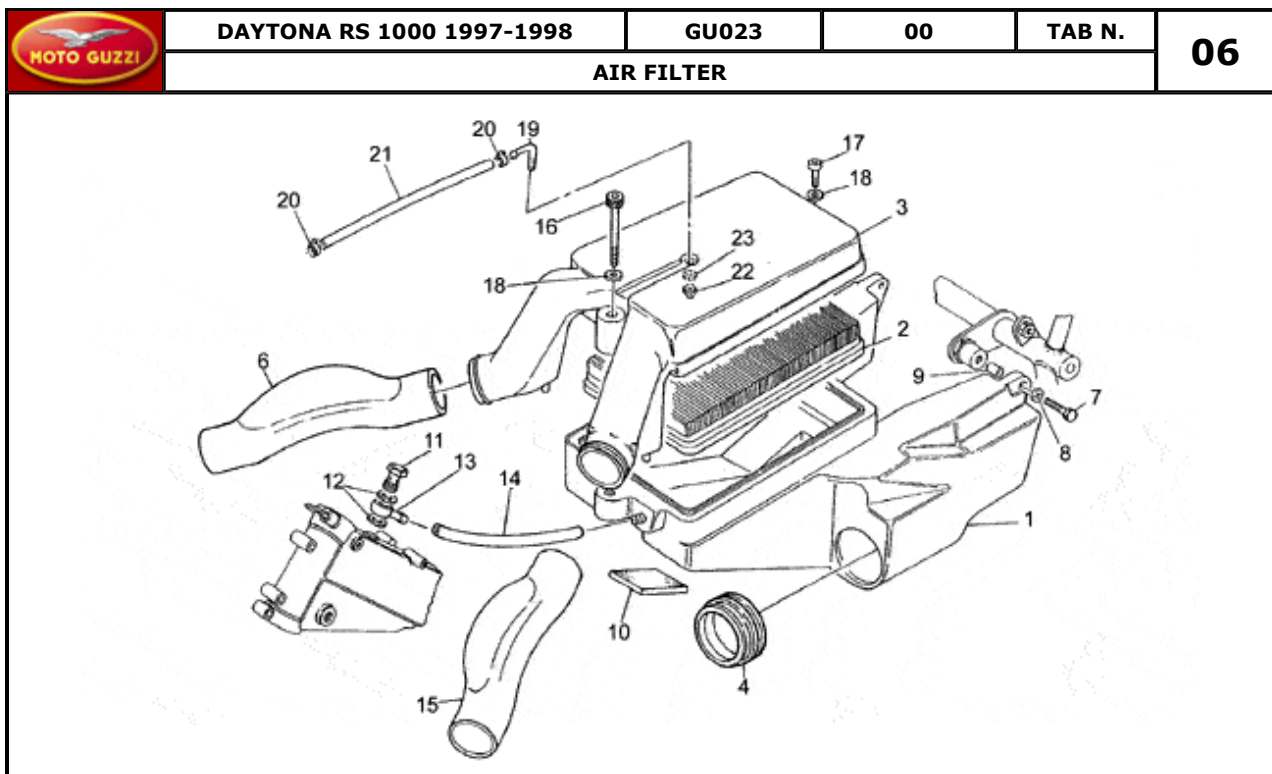

Pos.	Description	Year	I_M_	Country	Version	Code	Q.ty	P.Cod.
1	Air box	-	-	-	-	GU01114050	1	
2	Air filter	-	-	-	-	GU30113600	1	
3	Air filter cover	-	-	-	-	GU37113405	1	
4	Intake hose	-	-	-	-	GU01114850	2	
6	RH Intake connector	-	-	-	-	GU01116950	1	
	RH Intake connector	-	-	CH	-	GU01116952	1	
7	Screw	-	-	-	-	GU98052330	2	
8	Washer	-	-	-	-	GU95000206	2	
9	Spacer	-	-	-	-	GU91180721	2	
10	Vibration-damping rubber	-	-	-	-	GU17489645	1	
11	Bored screw	-	-	-	-	GU95990084	1	
12	Gasket	-	-	-	-	GU10154200	2	
13	Union	-	-	-	-	GU30107401	1	
14	Pipe SAEJ30R9	-	-	-	-	GU00823952080	1	
15	LH Intake connector	-	-	-	-	GU01116951	1	
	LH Intake connector	-	-	CH	-	GU01116953	1	
16	Screw	-	-	-	-	GU98610365	1	
17	Hex socket screw M6X25	-	-	-	-	GU98622325	1	
18	Washer 6,15x11x0,8	-	-	-	-	GU95004206	2	
19	Breather pipe	-	-	-	-	GU37116305	1	
20	Hose clamp D9	-	-	-	-	GU61108500	2	
21	Pipe SAE30 R73/16"	-	-	-	-	GU00823956050	1	
22	Nut M6x1	-	-	-	-	GU92630206	1	
23	Gasket	-	-	-	-	GU37111705	1