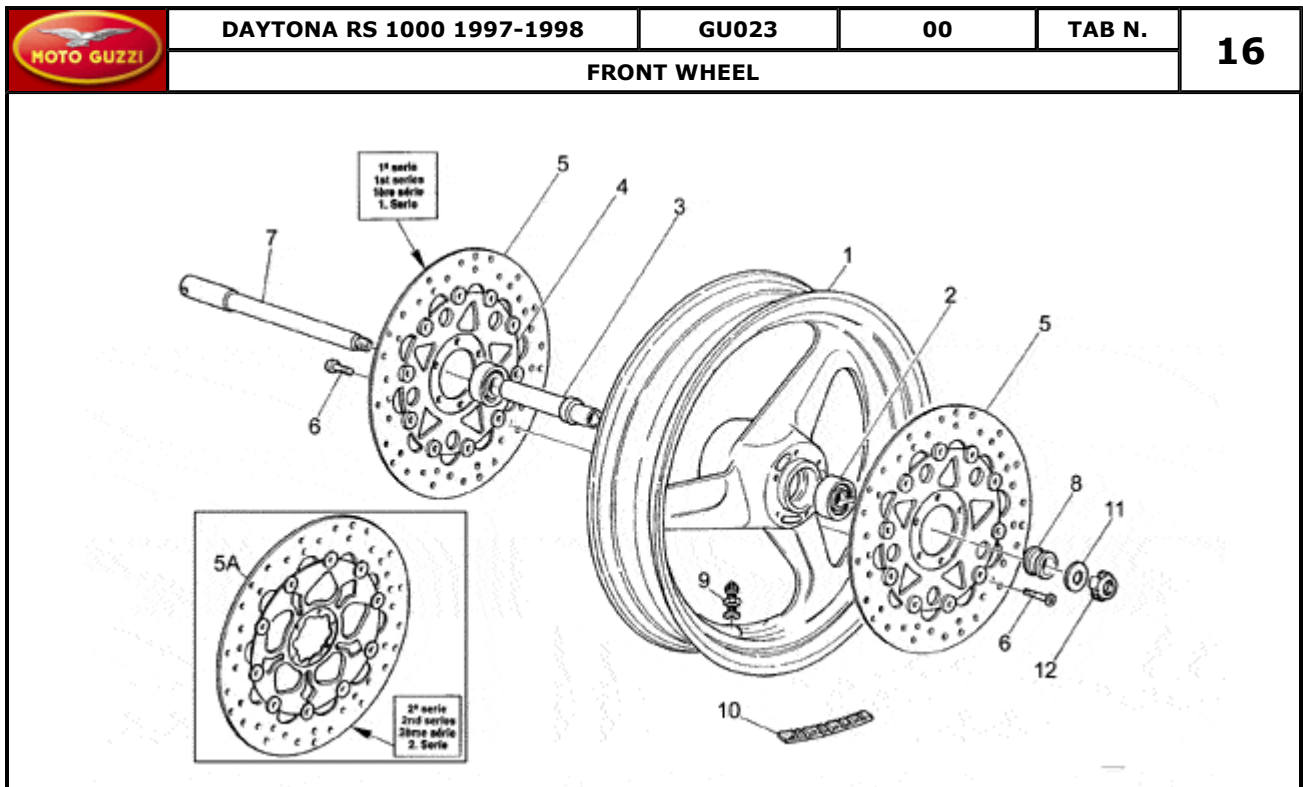

Pos.	Description	Year	I_M_	Country	Version	Code	Q.ty	P.Cod.
1	Front wheel	-	-	-	-	g GU01610300	1	
2	Ball bearing 25x52x15	-	-	-	-	GU92205227	1	
3	Bearing internal spacer	-	-	-	-	GU01615300	1	
4	Bearing 20x52x15	-	-	-	-	GU92201821	1	
5	Front brake disc	-	-	-	2A	GU01613351	2	
	Front brake disc	-	-	-	1A	GU01613350	2	
6	Hex socket screw M8x20	-	-	-	-	GU98230820	12	
7	Front wheel spindle	-	-	-	-	GU01614100	1	
8	Spacer	-	-	-	-	GU01616300	1	
9	Air valve	-	-	-	-	GU28617760	1	
10	Counterweight	-	-	-	-	GU14616150	1	
11	Washer	-	-	-	-	GU95004219	1	
12	Ring nut	-	-	-	-	GU93704160	1