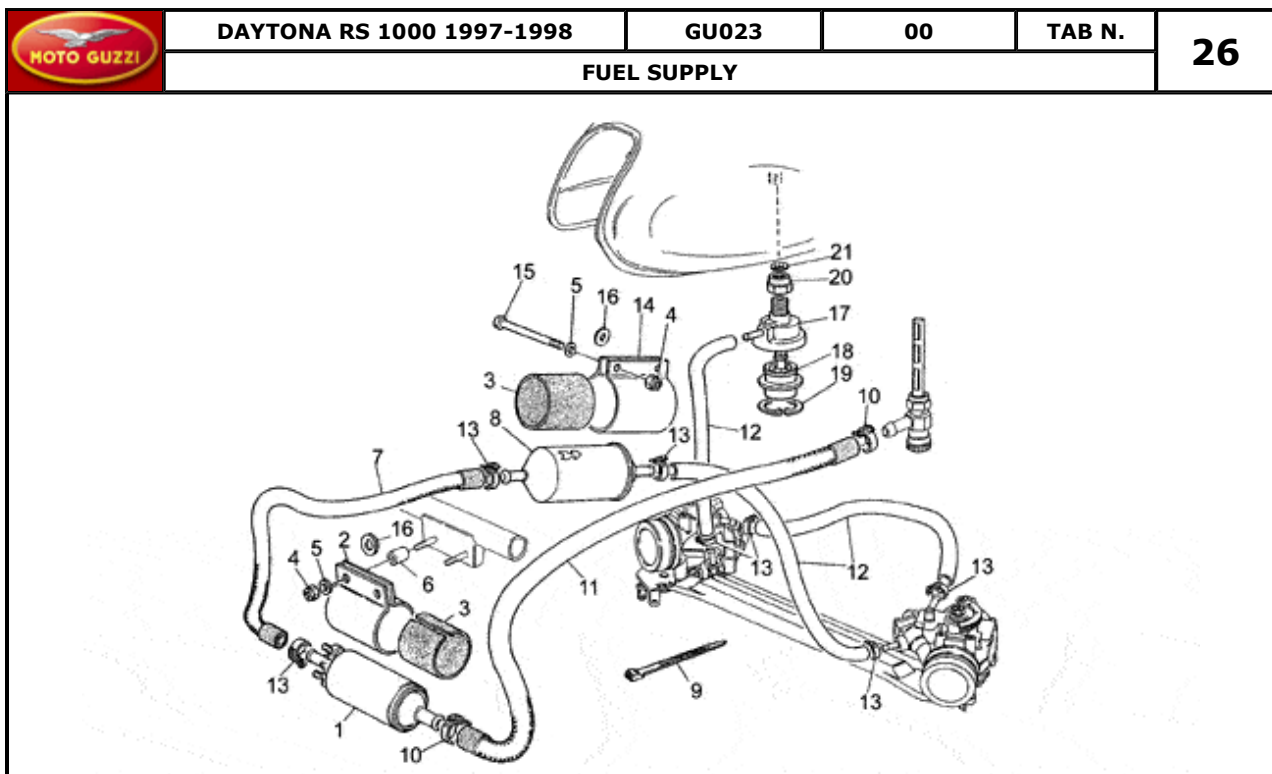

Pos.	Description	Year	I_M_	Country	Version	Code	Q.ty	P.Cod.
1	Fuel pump	-	-	-	-	GU29107261	1	
2	Hose clamp	-	-	-	-	GU30107300	1	
3	Support rubber part	-	-	-	-	GU30105800	2	
4	Nut M6x1	-	-	-	-	GU92630206	4	
5	Washer	-	-	-	-	GU95000206	8	
6	Spacer	-	-	-	-	GU91180618	2	
7	Pipe from p"ump to filter	-	-	-	-	GU30106100	1	
8	Fuel filter	-	-	-	-	GU30106000	1	
9	Hose clamp 8,8x185	-	-	-	-	GU30609600	4	
10	Hose clamp	-	-	-	-	GU12157900	2	
11	Fuel pipe	-	-	-	-	GU30106500	1	
12	Pipe SAEJ30R9	-	-	-	-	GU00823952080	1	
13	Hose clamp	-	-	-	-	GU93305017	7	
14	Hose clamp	-	-	-	-	GU30113800	1	
15	Screw	-	-	-	-	GU98052370	2	
16	Washer 6,4x12x1,2	-	-	-	-	GU95100141	4	
17	Voltage regulator support	-	-	-	-	GU01112900	1	
18	Fuel pressure regulator	-	-	-	-	GU01112800	1	
19	Circlip	-	-	-	-	GU90272037	1	
20	Ring nut	-	-	-	-	GU30105200	1	
21	Gasket	-	-	-	-	GU90714103	1